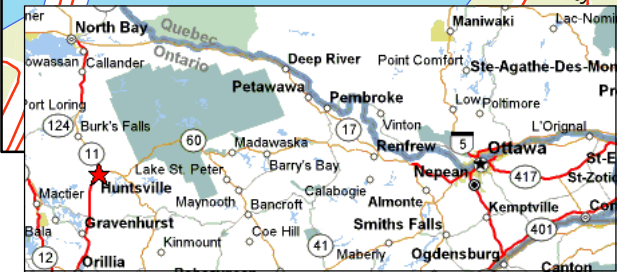

Directions from Ottawa:

- Take Hwy 417 West towards Arnprior
- Merge onto Hwy 17
- Turn left onto Hwy 60 / Obrien Rd towards Renfrew
- Continue on Hwy 60 for about 215 km
- Turn left onto King William St (Muskoka Rd 3)
- King William St becomes Main St East
- Follow to 37 Main St East to Algonquin Theatre, beside the Town Hall